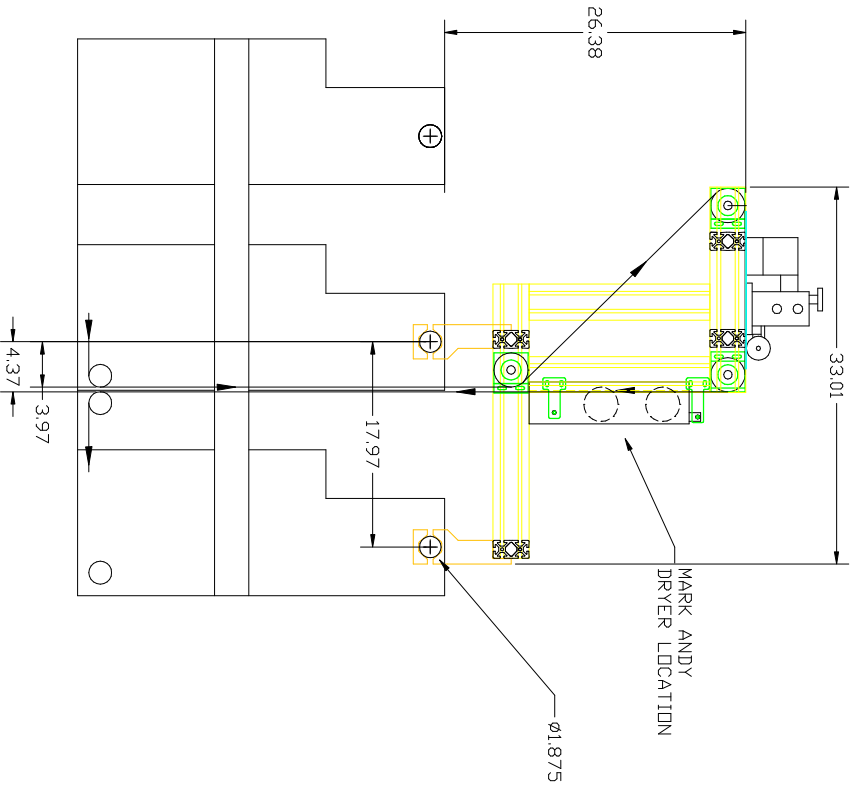

PTH

QTY

TOL: XXX - ±0.01
XXXX - ±0.005

D DIGITAL PRINT, INC.
3417 WELINGTON RD. FT. WORTH, TX 76116

CONCEPT, INKJET, MA2200

DR. BY: J. PERLA DATE: 09/26/06

CK. BY: N/A REV. A1

DD NOT SCALE D99002717.DWG SH 1 OF 1