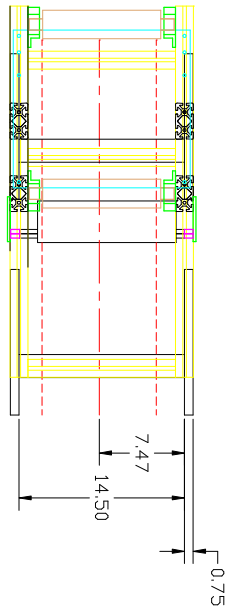

PTH

QTY

TOL: XXX - ±0.01
XXXX - ±0.005

D DIGITAL PRINT, INC.
3417 WELINGTON RD. FT. WORTH, TX 76116

CONCEPT, INKJET, MA2200

DR. BY: J. PERLA DATE: 09/26/06

CK. BY: N/A REV. A1

DD NOT SCALE D99002717.DWG SH 1 OF 1