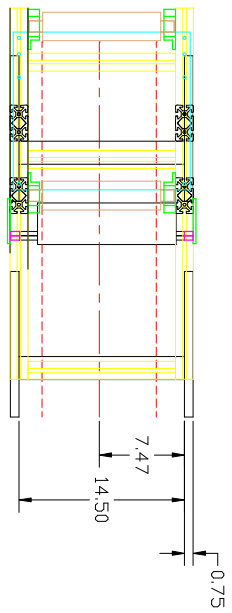

PTH

QTY

TOL: XXX - ±0.01  
 XXXX - ±0.005

**DP** DIGITAL PRINT, INC.  
 3417 WELINGTON RD. FT. WORTH, TX 76116

CONCEPT, INKJET, MA2200

DR. BY: J. PERLA	DATE: 09/26/06	REV: A1
CK. BY:	N/A	REV. A1
DDO NOT SCALE	D99002717.DWG	SH 1 OF 1