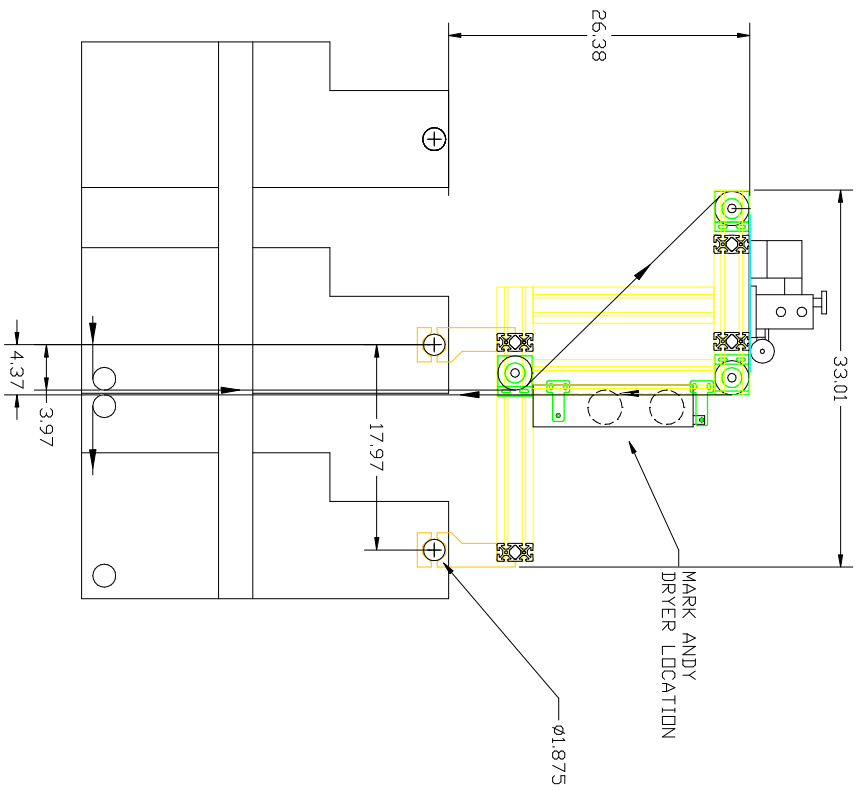

PTH

QTY

TOL: XXX - ±0.01  
 XXXX - ±0.005

**DP** DIGITAL PRINT, INC.  
 3417 WELINGTON RD. FT. WORTH, TX 76116

CONCEPT, INKJET, MA2200

DR. BY: J. PERLA	DATE: 09/26/06	REV: A1
CK. BY:	N/A	REV. A1
DDO NOT SCALE	D99002717.DWG	SH 1 OF 1